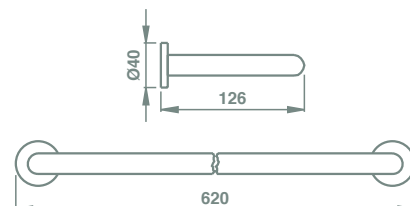

AE 231 PORTA ROTOLO IN LEGNO