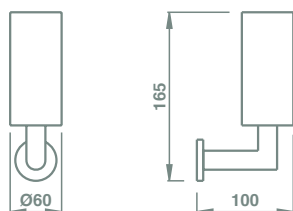

AE 144 PORTA BICCHIERE
IN OTTONE

TUMBLER HOLDER
IN BRASS

51 CROMO
CHROME

€
70,00

90 NICHEL SPAZZ.
BRUSHED NIKEL

€
87,00

AE 208 PORTA SALVIETTA
IN LEGNO 40 cm.

TOWEL RAIL IN
WOOD 40 cm.