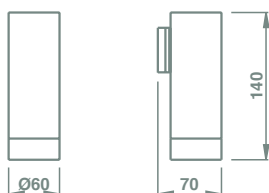

AE 142 PORTA BICCHIERE
IN OTTONE, BASE IN
LEGNO

TUMBLER HOLDER
IN BRASS, BASE IN
WOOD

51 CROMO
CHROME

€
72,00

90 NICHEL SPAZZ.
BRUSHED NIKEL

€
89,00