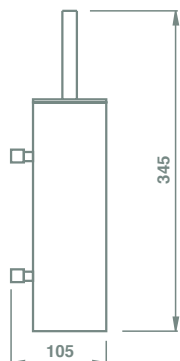

AE 220 PORTA SCOPINO IN OTTONE, MANICO IN LEGNO

TOILET BRUSH HOLDER IN BRASS, HANDLE IN WOOD