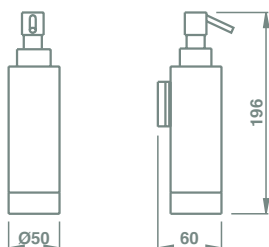

SOAP HOLDER IN
BRASS

51 CROMO
CHROME

€
64,00

90 NICHEL SPAZZ.
BRUSHED NIKEL

€
78,00

AE 129 PORTA SAPONE
LIQUIDO IN OTTONE,
BASE IN LEGNO

LIQUID SOAP
DISPENSER
HOLDER IN BRASS,
BASE IN WOOD

51 CROMO
CHROME

€
88,00

90 NICHEL SPAZZ.
BRUSHED NIKEL

€
105,00