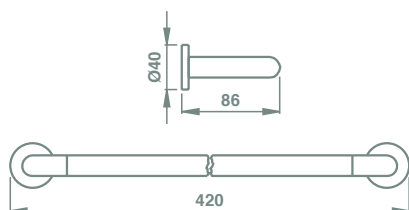

AE 144 PORTA BICCHIERE
IN OTTONE

TUMBLER HOLDER
IN BRASS

51 CROMO
CHROME

€
70,00

90 NICHEL SPAZZ.
BRUSHED NIKEL

€
87,00

AE 208 PORTA SALVIETTA
IN LEGNO 40 cm.

TOWEL RAIL IN
WOOD 40 cm.