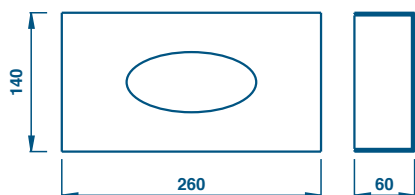

GH 800 PORTA KLEENEX IN ACCIAIO INOX
26 X 14 X 6 cm.

KLEENEX DISPENSER IN STAINLESS STEEL
26 X 14 X 6 cm.

73 ACC. INOX LUCID. POLISH. STAINL. STEEL € **55,00**

GH 801 FILO STENDIBIANCHERIA

RETRACTABLE CLOTHES LINE