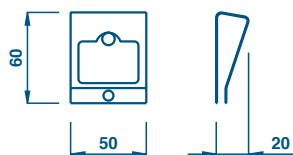

GH 801 FILO STENDIBIANCHERIA

RETRACTABLE CLOTHES LINE

51 CROMO CHROME

€ **26,00**