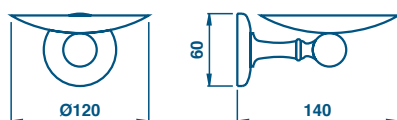

GH 113 MENSOLA IN VETRO
FLOAT 60 cm.

51 | CROMO
CHROME

€
81,00

SHELF IN FLOAT
GLASS 60 cm.

GH 123 PORTA SAPONE IN
VETRO SATINATO

51 | CROMO
CHROME

€
36,50

SOAP HOLDER IN
SATIN GLASS