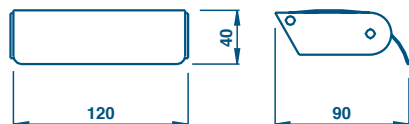

GH 236 PORTA ROTOLO
COPERTO