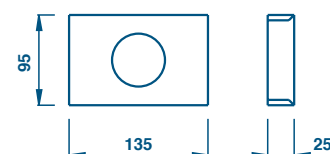

GH 820 PORTA KLEENEX IN
ACCIAIO INOX CON
CHIAVE
28 X 12 X 60 cm.

73 | ACC. INOX LUCID.
POLISH. STAINL.

€
135,00

KLEENEX
DISPENSER WITH
KEY IN STAINLESS
STEEL
28 X 12 X 60 cm.