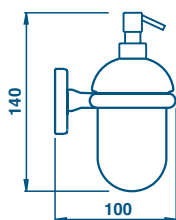

GH 125 PORTA SAPONE IN
OTTONE

51 | CROMO
CHROME

€
37,00

SOAP HOLDER IN
BRASS

GH 126 PORTA SAPONE A
CESTINO IN OTTONE

51 | CROMO
CHROME

€
18,50

BASKET SOAP
HOLDER IN BRASS