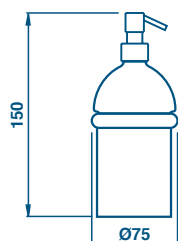

SHAVER TIMER E PRESA RASOIO
TIMER AND SHAVR SOCKET

€ **220,00**

GH 808 PORTA SAPONE LIQUIDO D'APPOGGIO IN VETRO SATINATO

STANDING DISPENSER SOAP HOLDER IN SATIN GLASS

51 CROMO CHROME

€ **40,00**

GRAND HOTEL