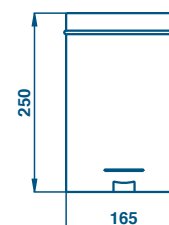

GRAND HOTEL

GH 809 ASCIUGACAPELLI
ELETTRICO DA
PARETE

ELECTRICAL
HAIRDRYER, WALL
MOUNTED

230V 1000W

€
73,00

GH 814 MENSOLA PORTA
SALVIETTA 60 cm.

51 | CROMO
CHROME

€
120,00

KIT
IDEA

TOWEL RACK
60 cm.

GH 815 MENSOLA PORTA
SALVIETTA 60 cm.

51 | CROMO
CHROME

€
110,00

TOWEL RACK
60 cm.

GH 818 DISTRIBUTORE
SACCHETTI IGIENICI
IN ABS

73 | ACC. INOX LUCID.
POLISH. STAINL.

€
50,00

SANITARY BAGS
DISPENSER IN ABS

GH 820 PORTA KLEENEX IN
ACCIAIO INOX CON
CHIAVE
28 X 12 X 60 cm.

73 | ACC. INOX LUCID.
POLISH. STAINL.

€
135,00

KLEENEX
DISPENSER WITH
KEY IN STAINLESS
STEEL
28 X 12 X 60 cm.

GH 915 CONTENITORE
RIFIUTI 3 LT.

51 | CROMO
CHROME

€
50,00

PEDAL BIN 3 LT.