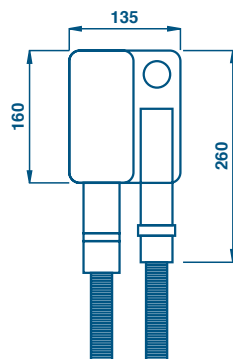

GH 800 PORTA KLEENEX IN ACCIAIO INOX
26 X 14 X 6 cm.

KLEENEX DISPENSER IN STAINLESS STEEL
26 X 14 X 6 cm.

73 ACC. INOX LUCID. POLISH. STAINL. STEEL € **55,00**

GH 801 FILO STENDIBIANCHERIA

RETRACTABLE CLOTHES LINE

51 CROMO CHROME

€ **26,00**

GH 802 APRIBOTTIGLIE A MURO

BOTTLE OPENER, WALL MOUNTED

51 CROMO CHROME

€ **13,50**

GH 805 ASCIUGACAPELLI ELETTRICO DA PARETE

ELECTRICAL HAIRDRYER, WALL MOUNTED