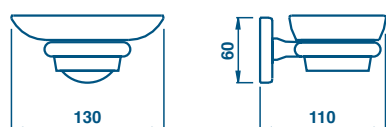

GH 113 MENSOLA IN VETRO
FLOAT 60 cm.

51 | CROMO
CHROME

€
81,00

SHELF IN FLOAT
GLASS 60 cm.

GH 123 PORTA SAPONE IN
VETRO SATINATO

51 | CROMO
CHROME

€
36,50

SOAP HOLDER IN
SATIN GLASS