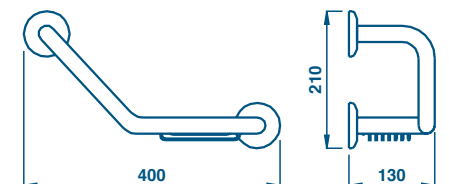

GRAND HOTEL

51 CROMO
CHROME

€
76,50

DOUBLE TOWEL
RAIL 50 cm.

51 CROMO
CHROME

€
80,00

DOUBLE TOWEL
RAIL 60 cm.

51 CROMO
CHROME

€
36,00

TOWEL RAIL 40 cm.

51 CROMO
CHROME

€
38,00

TOWEL RAIL 50 cm.

51 CROMO
CHROME

€
40,00

TOWEL RAIL 60 cm.

51 CROMO
CHROME

€
90,00

GRAB-BAR FOR
BATH TUB WITH
BASKET SOAP
HOLDER IN BRASS