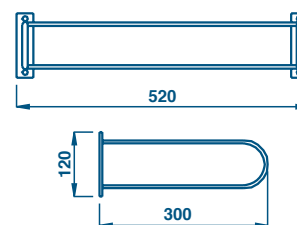

TOWEL RACK
60 cm.

GH 815 MENSOLA PORTA
SALVIETTA 60 cm.

51 | CROMO
CHROME

€
110,00

TOWEL RACK
60 cm.

GH 818 DISTRIBUTORE
SACCHETTI IGIENICI
IN ABS

73 | ACC. INOX LUCID.
POLISH. STAINL.

€
50,00