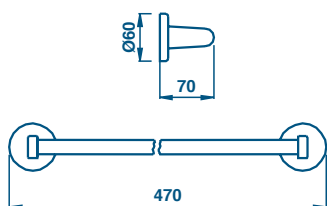

51 | CROMO
CHROME

€
64,00

CORNER DOUBLE
BASKET SOAP
HOLDER IN BRASS

GH 203 PORTA SALVIETTA A SNODO

51 CROMO
CHROME

€
49,00

KIT IDEA SWIVEL TOWEL RAIL

GH 204 PORTA SALVIETTA 40 cm.