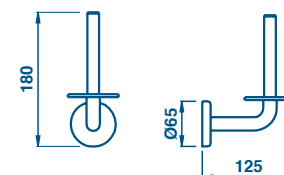

COVERED TOILET ROLL HOLDER WITH RESERVE TOILET ROLL HOLDER

GH 233 PORTA ROTOLO DI SCORTA 51 | CROMO CHROME

€
30,00

RESERVE TOILET ROLL HOLDER

GH 234 PORTA ROTOLO DI SCORTA 51 | CROMO CHROME

€
42,00

RESERVE TOILET ROLL HOLDER