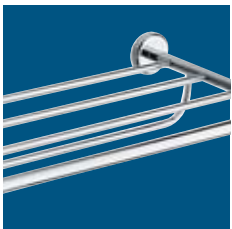

GH 113 MENSOLA IN VETRO
FLOAT 60 cm.

51 | CROMO
CHROME

€
81,00

SHELF IN FLOAT
GLASS 60 cm.

GH 123 PORTA SAPONE IN
VETRO SATINATO

51 | CROMO
CHROME

€
36,50

SOAP HOLDER IN
SATIN GLASS