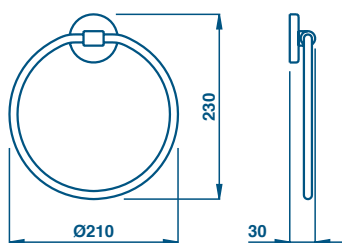

GH 207 PORTA SALVIETTA AD ANELLO

51 CROMO
CHROME

€
39,00

KIT IDEA TOWEL RING