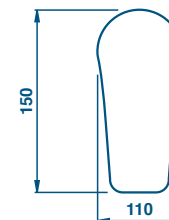

GH 809 ASCIUGACAPELLI
ELETTRICO DA
PARETE

ELECTRICAL
HAIRDRYER, WALL
MOUNTED

230V 1000W

€
73,00

GH 814 MENSOLA PORTA
SALVIETTA 60 cm.

51 | CROMO
CHROME

€
120,00

KIT
IDEA

TOWEL RACK
60 cm.