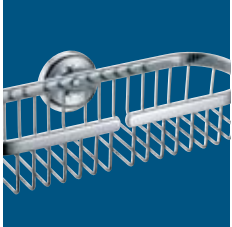

GRAND HOTEL