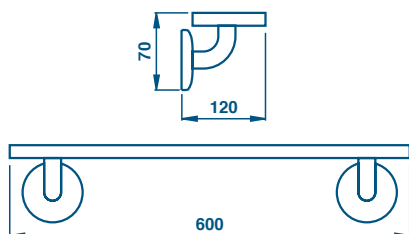

GH 113 MENSOLA IN VETRO
FLOAT 60 cm.

51 | CROMO
CHROME

€
81,00

SHELF IN FLOAT
GLASS 60 cm.

GH 123 PORTA SAPONE IN
VETRO SATINATO

51 | CROMO
CHROME

€
36,50

SOAP HOLDER IN
SATIN GLASS