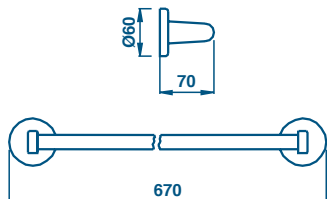

51 CROMO
CHROME

€
50,50

KIT IDEA TOWEL RAIL 40 cm.

GH 205 PORTA SALVIETTA 50 cm.

51 CROMO
CHROME

€
52,00

KIT IDEA TOWEL RAIL 50 cm.

GH 206 PORTA SALVIETTA 60 cm.