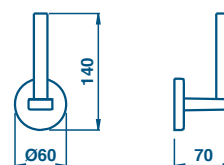

COVERED TOILET ROLL HOLDER WITH RESERVE TOILET ROLL HOLDER

GH 233 PORTA ROTOLO DI SCORTA 51 | CROMO CHROME

€
30,00

RESERVE TOILET ROLL HOLDER

GH 234 PORTA ROTOLO DI SCORTA 51 | CROMO CHROME

€
42,00

RESERVE TOILET ROLL HOLDER