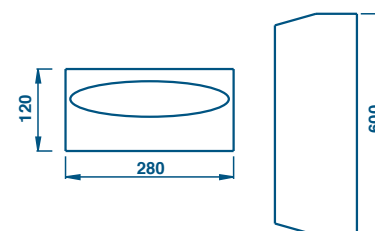

SANITARY BAGS
DISPENSER IN ABS

GH 820 PORTA KLEENEX IN
ACCIAIO INOX CON
CHIAVE
28 X 12 X 60 cm.

73 | ACC. INOX LUCID.
POLISH. STAINL.

€
135,00

KLEENEX
DISPENSER WITH
KEY IN STAINLESS
STEEL
28 X 12 X 60 cm.