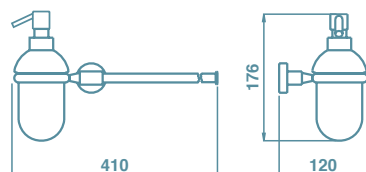

€
52,50

90 NICHEL SPAZZ. BRUSHED NIKEL

€
63,50

TE 238 PORTA SALVIETTA E SAPONE LIQUIDO

TOWEL RAIL AND LIQUID SOAP DISPENSER HOLDER

51 CROMO CHROME

€
79,00

90 NICHEL SPAZZ. BRUSHED NIKEL