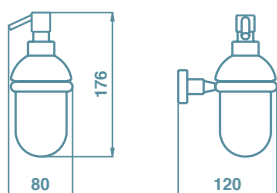

TE 125 PORTA SAPONE IN OTTONE

SOAP HOLDER IN BRASS

51 CROMO CHROME

€
39,00

90 NICHEL SPAZZ. BRUSHED NIKEL

€
48,00