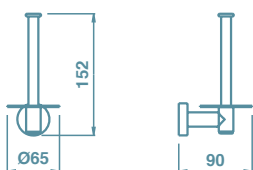

TE 223 PORTA SCOPINO IN VETRO SATINATO

TOILET BRUSH HOLDER IN SATIN GLASS

51 CROMO CHROME

€
69,00

90 NICHEL SPAZZ. BRUSHED NIKEL

€
82,50