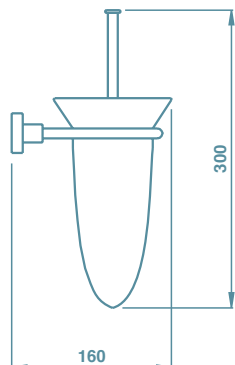

TE 223 PORTA SCOPINO IN VETRO SATINATO

TOILET BRUSH HOLDER IN SATIN GLASS

51 CROMO CHROME

€
69,00

90 NICHEL SPAZZ. BRUSHED NIKEL

€
82,50

TE 234 PORTA ROTOLO DI SCORTA

RESERVE TOILET ROLL HOLDER

51 CROMO CHROME

€
37,50

90 NICHEL SPAZZ. BRUSHED NIKEL

€
43,50

TE 235 PORTA ROTOLO

TOILET ROLL HOLDER

51 CROMO CHROME

€
28,00

90 NICHEL SPAZZ. BRUSHED NIKEL

€
34,50

TE 236 PORTA ROTOLO COPERTO

COVERED TOILET ROLL HOLDER

51 CROMO CHROME

€
52,50

90 NICHEL SPAZZ. BRUSHED NIKEL

€
63,50

TE 238 PORTA SALVIETTA E SAPONE LIQUIDO

TOWEL RAIL AND LIQUID SOAP DISPENSER HOLDER

51 CROMO CHROME

€
79,00

90 NICHEL SPAZZ. BRUSHED NIKEL

€
96,00