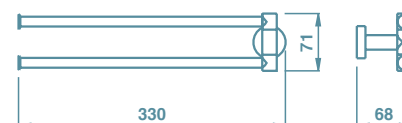

SWIVEL TOWEL RAIL

51 CROMO
CHROME

€
54,00

90 NICHEL SPAZZ.
BRUSHED NIKEL

€
62,50