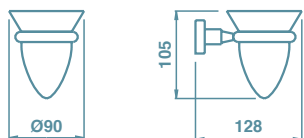

90 NICHEL SPAZZ. BRUSHED NIKEL

€
48,00

TE 127 PORTA SAPONE LIQUIDO IN VETRO SATINATO

LIQUID SOAP DISPENSER HOLDER IN SATIN GLASS

51 CROMO CHROME

€
62,00

90 NICHEL SPAZZ. BRUSHED NIKEL

€
73,00