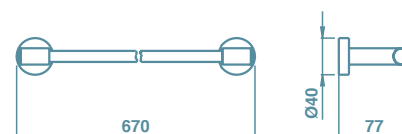

TOWEL RAIL 60 cm.

51 CROMO
CHROME

€
54,00

90 NICHEL SPAZZ.
BRUSHED NIKEL

€
71,00