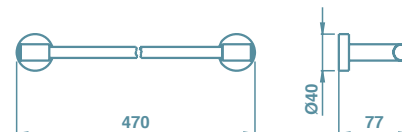

TOWEL RAIL 40 cm.

51 CROMO
CHROME

€
50,50

90 NICHEL SPAZZ.
BRUSHED NIKEL

€
65,50