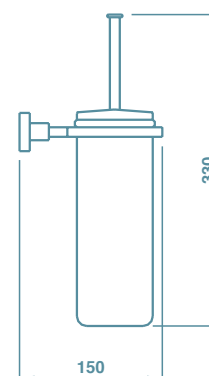

TOILET BRUSH
HOLDER IN BRASS

51 CROMO
CHROME

€
97,50

90 NICHEL SPAZZ.
BRUSHED NIKEL

€
114,50